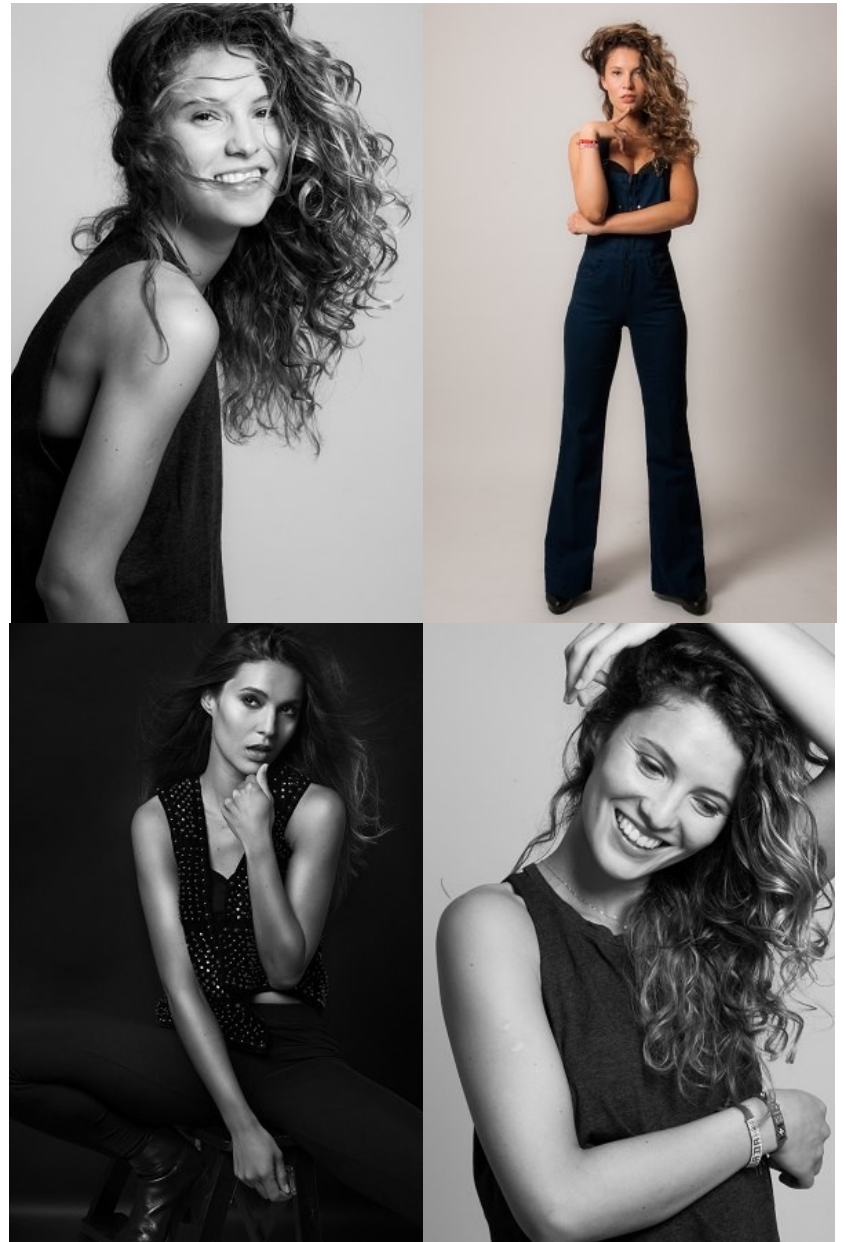

Priscila L

height 174cm/5'8.5" bust 81cm/32 b hips 88cm/34.5" hair dark blonde
dress 34-36 eu waist 64cm/25" shoe 40 eu eyes brown

time
time models

time model agency ltd
spitalgasse 4, ch-8001 zürich
phone: +41 (0)44 265 30 30
mail@time-model.com
www.time-model.com